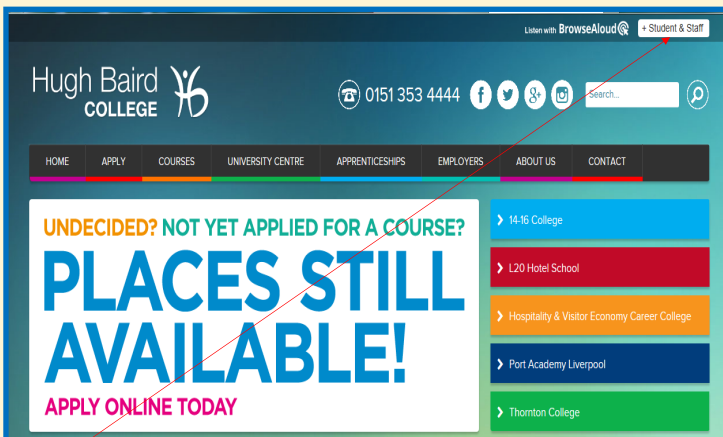

# How to Access the VLE

Log onto your College account with your Username & Password

Click on to the College Website

Click onto Student & Staff

Click onto Student Zone

Click onto My Learning Zone (VLE)

Log in