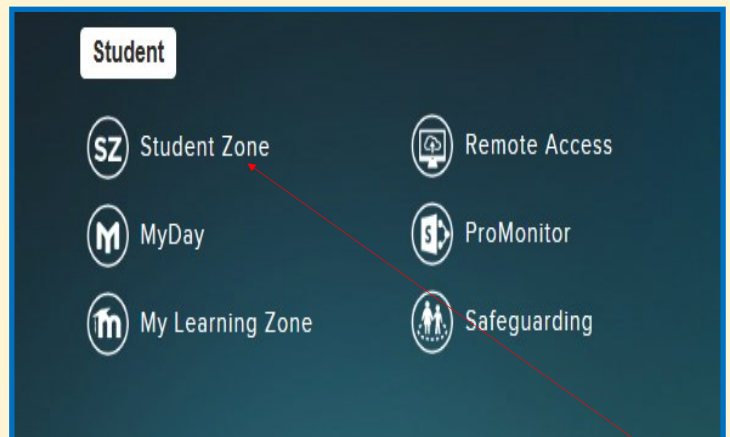

# How to Access the VLE

Log onto your College account with your Username & Password

Click on to the College Website

Click onto Student & Staff

Click onto Student Zone

Click onto My Learning Zone (VLE)

Log in